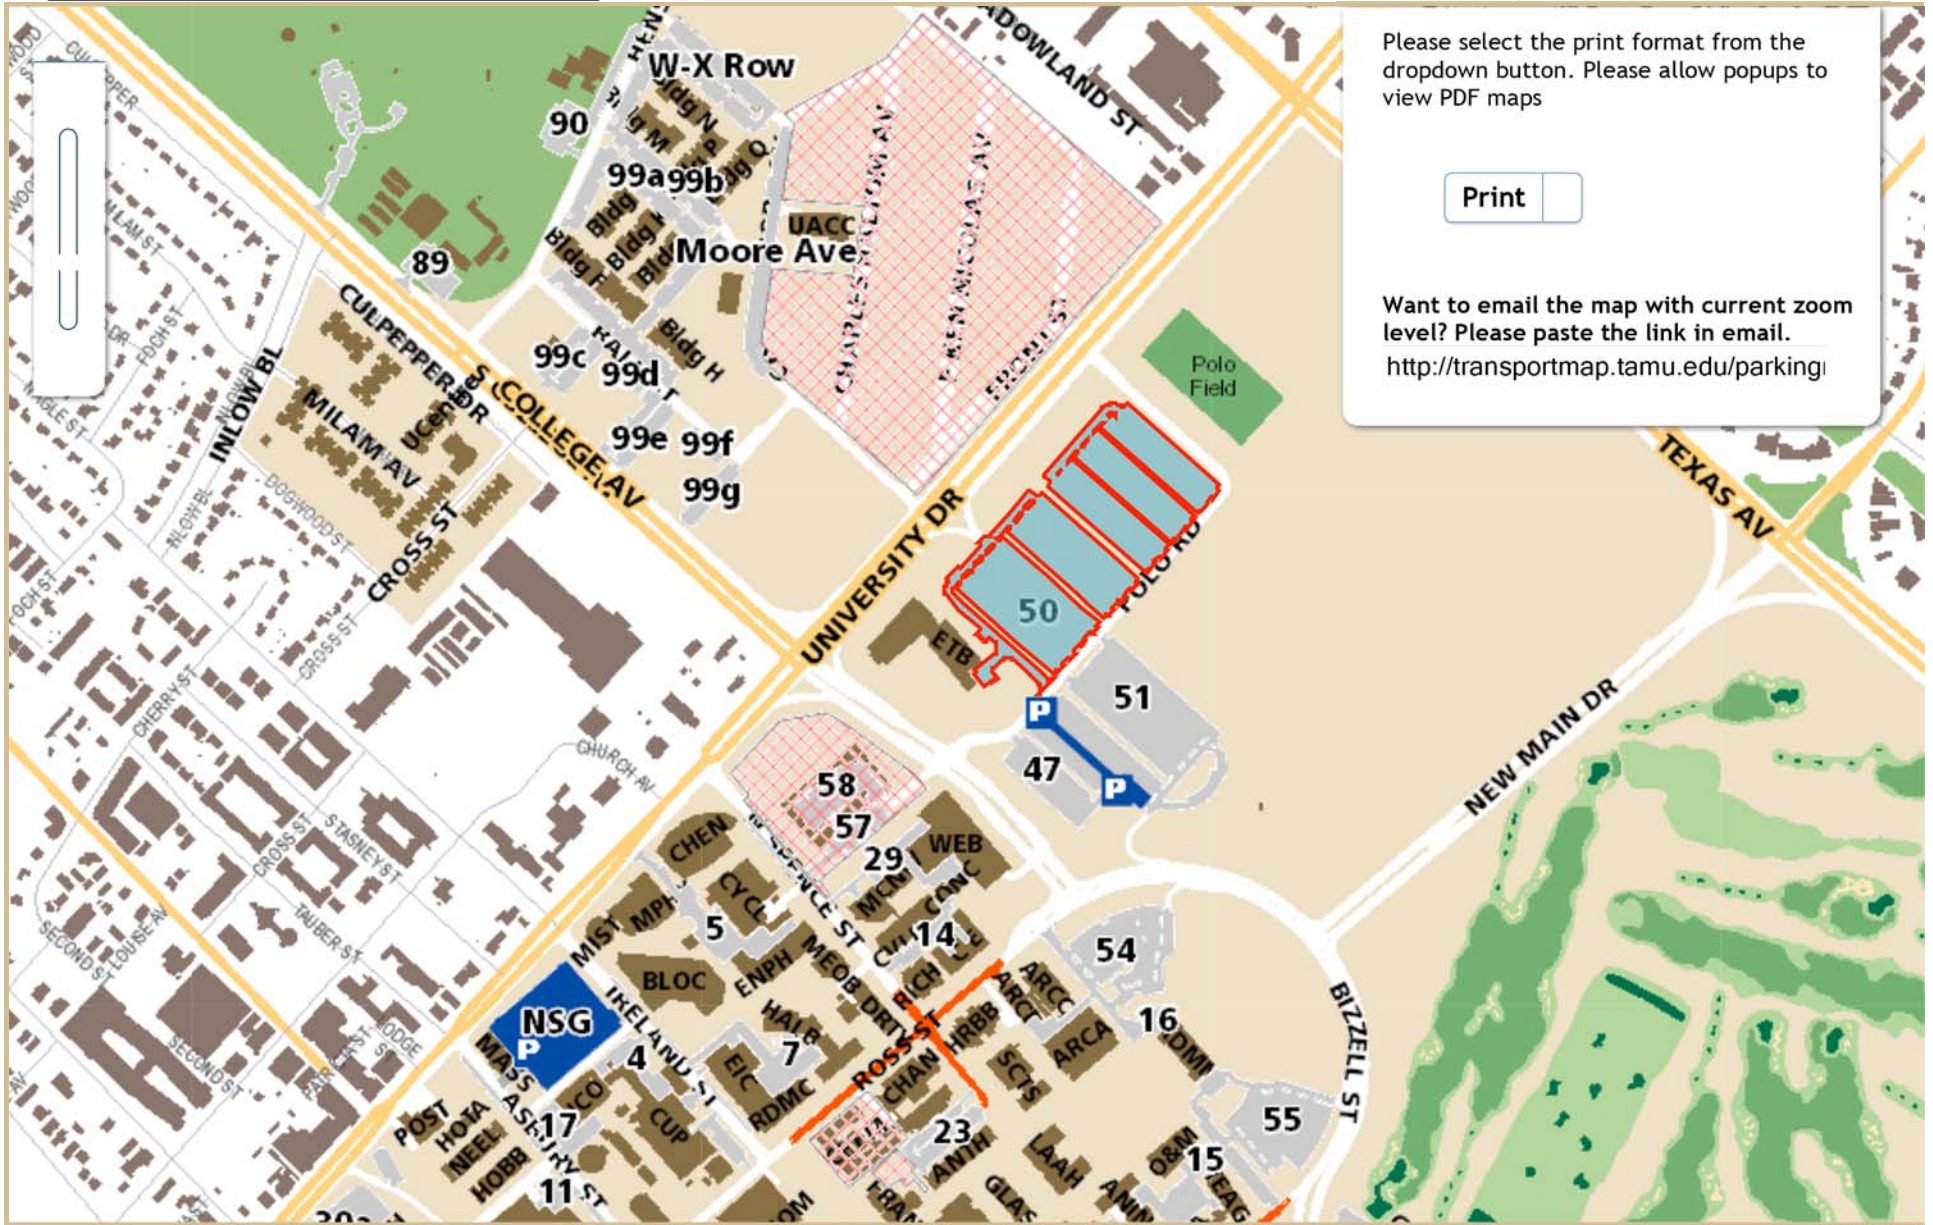

Parking Maps

Visitor Parking

Click a lot or a building to view more information

Legend

Search

Location

Print

Please select the print format from the dropdown button. Please allow popups to view PDF maps

Print

Want to email the map with current zoom level? Please paste the link in email.

<http://transportmap.tamu.edu/parking/>