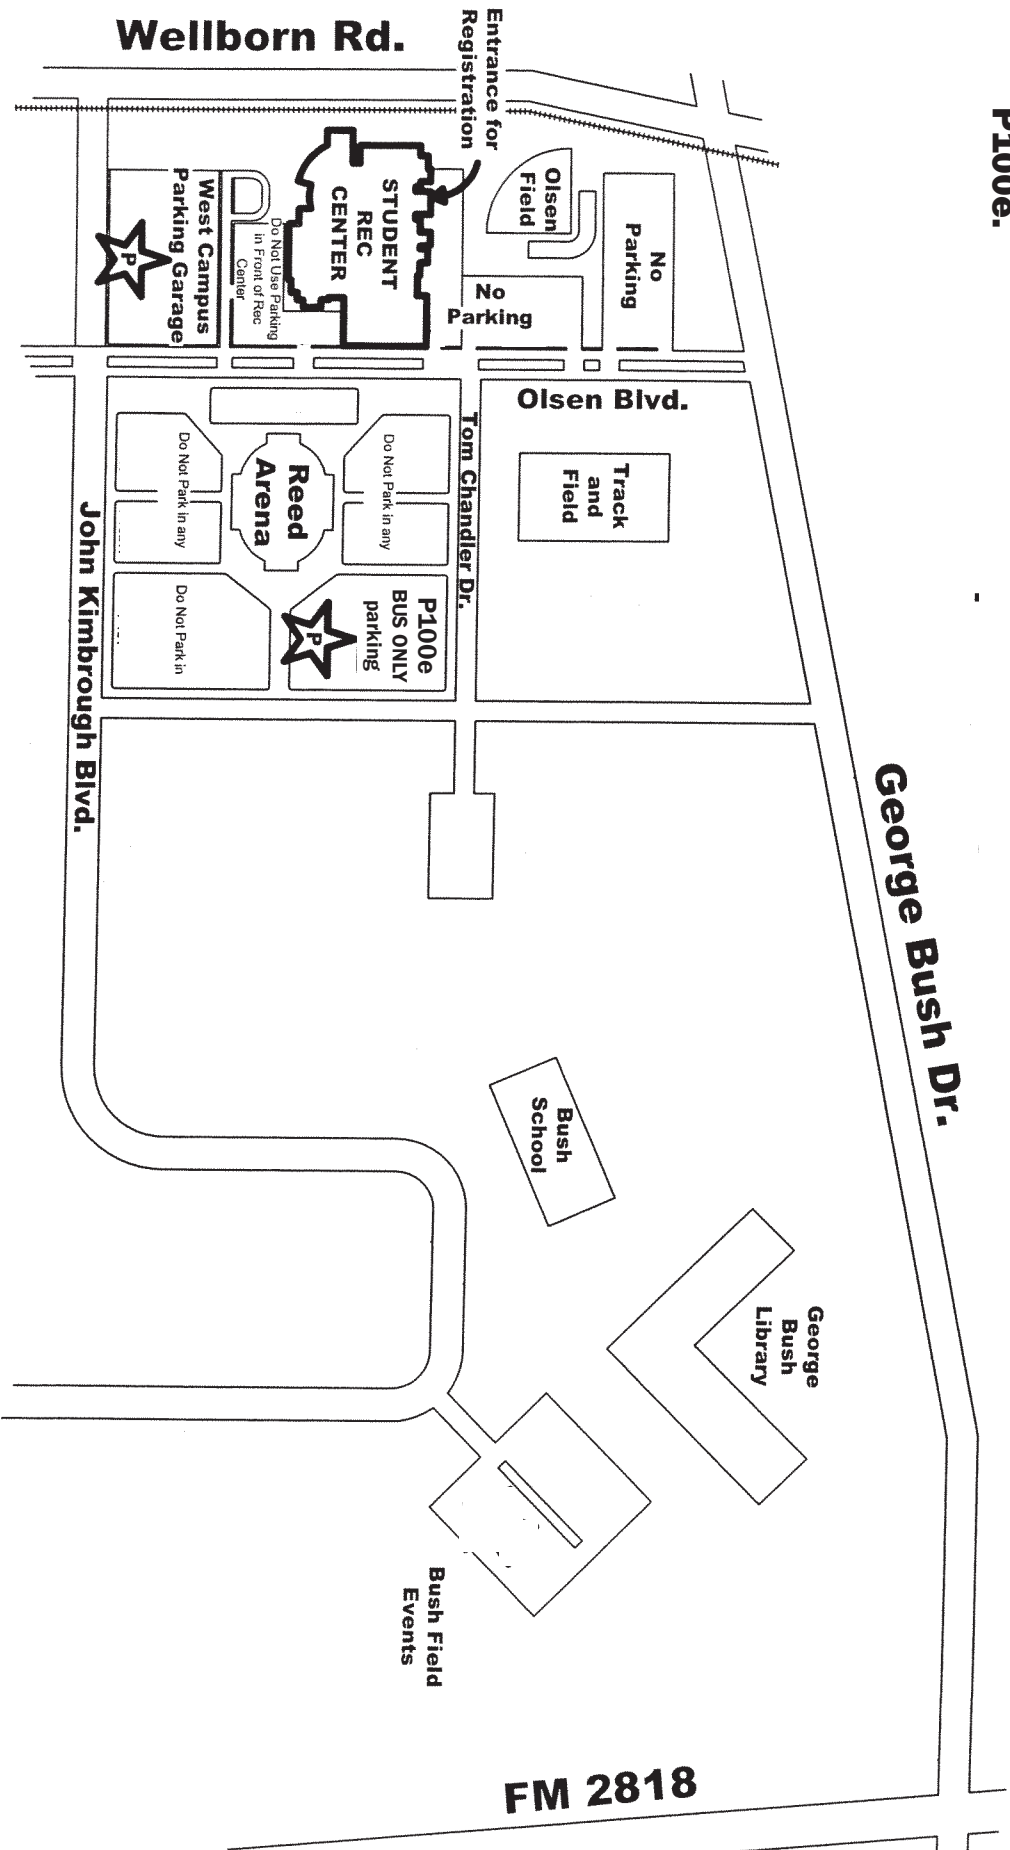

- Denotes Parking for Science Olympiad.
Cars and Vans at the Rec Center should park in the West
Campus Parking Garage at own expense. Buses must park in
P100e.

Entrance and registration is in the rear of the Student Rec Center. All buses must park in P100e. A shuttle will run from P100j to the George Bush Library Fields for the Bush Field Events.